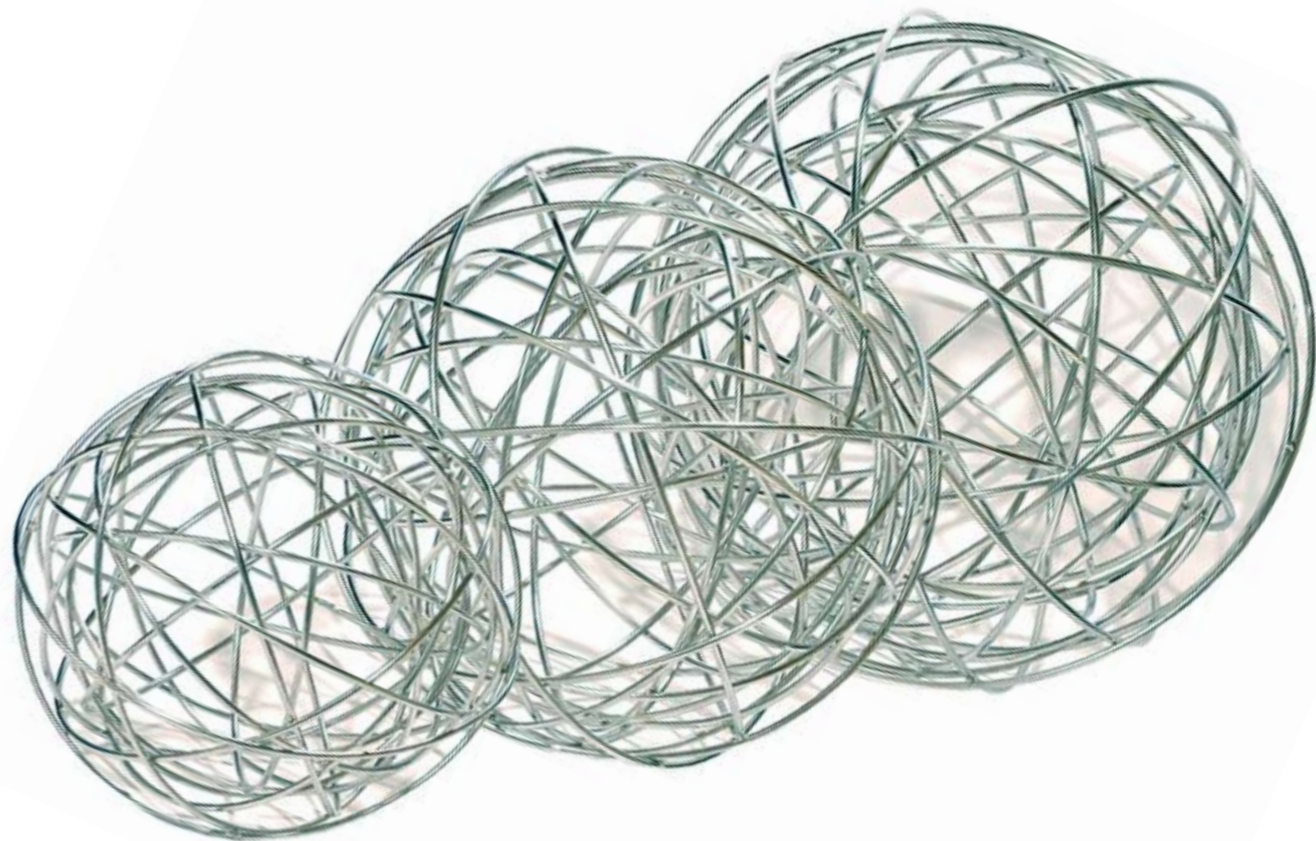

From the inside the intersecting ribbons of metal frame the view from all directions, creating small captions of your garden for you to enjoy. From outside the nest is a sculptural feast to be enjoyed through all seasons. The hanging fabric seat is made from a durable acrylic material, can be left outside in all weather and is easily cleanable. It can be fixed at two heights either for sumptuous lounging or sitting comfortably. Its spacious dimensions mean the seat is perfect for sharing, or for quietly willing away a summer's afternoon.

Kirv Spheres

Punctuate your lawns or hard landscaped areas with our decorative garden spheres. Made from polished stainless steel they add interest wherever they're used.

For impact in any outdoor space, choose one of our spectacular giant spheres. Available up to 200cm in diameter their stunning form contrasts with the natural beauty of Mother Nature, while reflecting the ever changing light and seasons.

Features

Made from stainless steel these spheres come in a range of standard sizes from 40cm to 80cm. Please contact us with your size requirements for giant spheres.

Dimensions

Standard sizes 40cm / 50cm / 60cm / 80cm diameter.