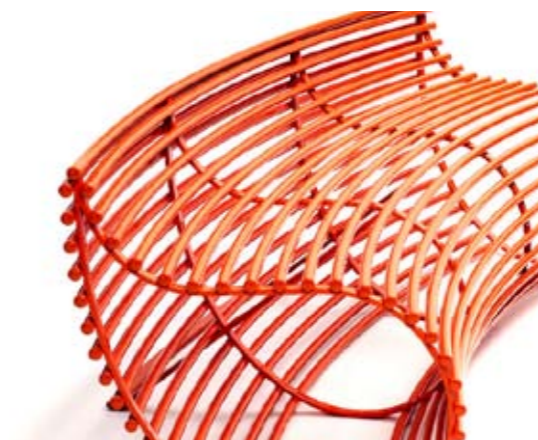

KIRV

The background of the entire image is a close-up, low-angle shot of a curved, orange-colored lattice structure. The lattice is composed of numerous parallel, slightly curved bars that create a grid-like pattern. The perspective is from below, looking up at the structure, which gives it a sense of depth and curvature. The lighting is bright, highlighting the texture and color of the material.

You can choose from polished stainless steel, or a range of zesty or muted powder coated finishes to either contrast with, or complement existing colour schemes.

K I R V

Kirv Lo-Rise

The beautiful proportions of our kirv lo-rise stainless steel bench will create an eye-catching focus wherever you use it. Its open form won't dominate your planting, while its architectural design will create dramatic shadows throughout the day.

Our kirv bench comes in a standard 1.8 meter length, but can be made longer if required. Additionally the curve of the bench can be adapted to fit any radius.

Features

A designer piece that's durable, weather resistant and can be made fully site specific.

Dimensions

62cm high x 73cm from back foot to front of bench.
Standard length 176cm.

KIRV

Kirv Hi-Rise

Our hi-rise metal bench offers an elegant alternative to our low-back style. Its elongated teardrop profile rises to a comfortable shoulder height creating a dramatic backrest. Like its smaller cousin, our lo-rise bench, its open form allows planting to breath while providing a bold focus for any outdoor area.