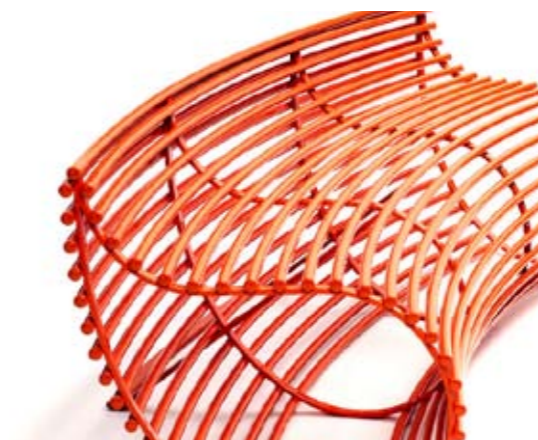

Dimensions

62cm high x 73cm from back foot to front of bench.
Standard length 176cm.