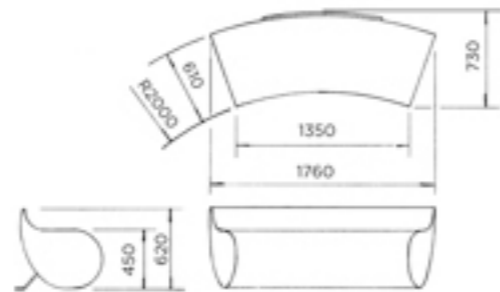

Our kirv bench comes in a standard 1.8 meter length, but can be made longer if required. Additionally the curve of the bench can be adapted to fit any radius.

Features

A designer piece that's durable, weather resistant and can be made fully site specific.

Dimensions

62cm high x 73cm from back foot to front of bench.
Standard length 176cm.

KIRV

Kirv Hi-Rise

Our hi-rise metal bench offers an elegant alternative to our low-back style. Its elongated teardrop profile rises to a comfortable shoulder height creating a dramatic backrest. Like its smaller cousin, our lo-rise bench, its open form allows planting to breath while providing a bold focus for any outdoor area.

Dimensions

100cm from back foot to front of bench x 100cm high x 187cm long.

KIRV

Kirv Bench

Our kirv benches add a splash of colour and designer style to any outdoor space. Designed as a sociable seating system they can be used with a tabletop, around trees or both.

Features

Made from stainless steel these spheres come in a range of standard sizes from 40cm to 80cm. Please contact us with your size requirements for giant spheres.

Dimensions

Standard sizes 40cm / 50cm / 60cm / 80cm diameter.