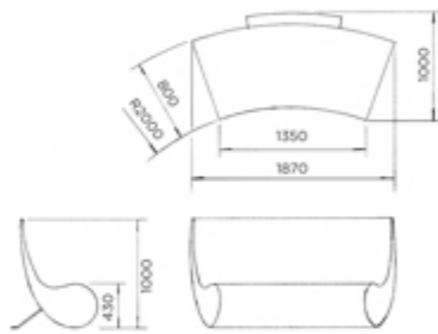

KIRV

Kirv Hi-Rise