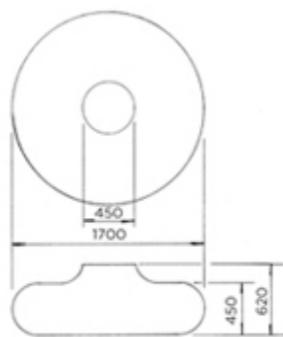

KIRV

Kirv Bench