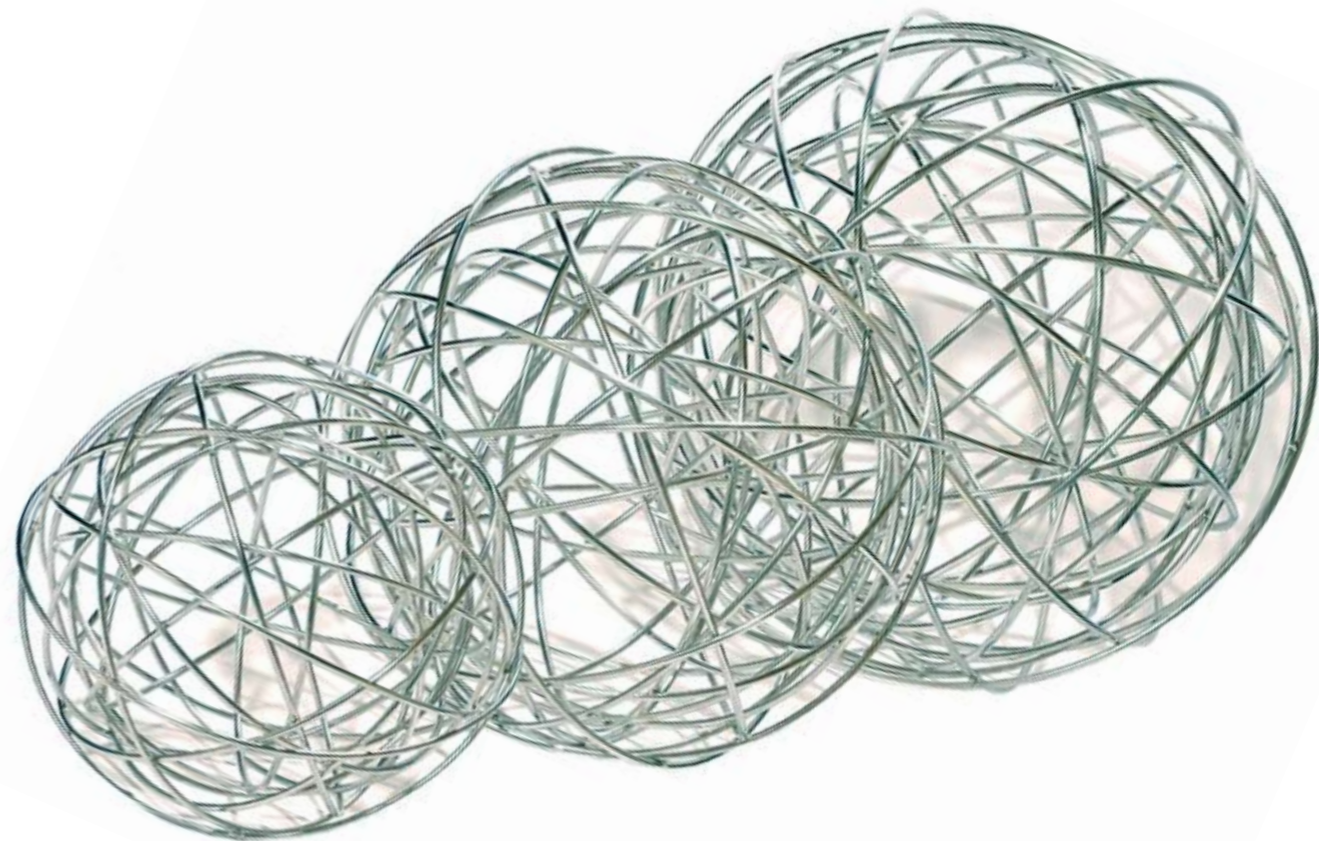

From the inside the intersecting ribbons of metal frame the view from all directions, creating small captions of your garden for you to enjoy. From outside the nest is a sculptural feast to be enjoyed through all seasons. The hanging fabric seat is made from a durable acrylic material, can be left outside in all weather and is easily cleanable. It can be fixed at two heights either for sumptuous lounging or sitting comfortably. Its spacious dimensions mean the seat is perfect for sharing, or for quietly willing away a summer's afternoon.

Kirv Spheres

Punctuate your lawns or hard landscaped areas with our decorative garden spheres. Made from polished stainless steel they add interest wherever they're used.

For impact in any outdoor space, choose one of our spectacular giant spheres. Available up to 200cm in diameter their stunning form contrasts with the natural beauty of Mother Nature, while reflecting the ever changing light and seasons.

Features

Made from stainless steel these spheres come in a range of standard sizes from 40cm to 80cm. Please contact us with your size requirements for giant spheres.

Dimensions

Standard sizes 40cm / 50cm / 60cm / 80cm diameter.